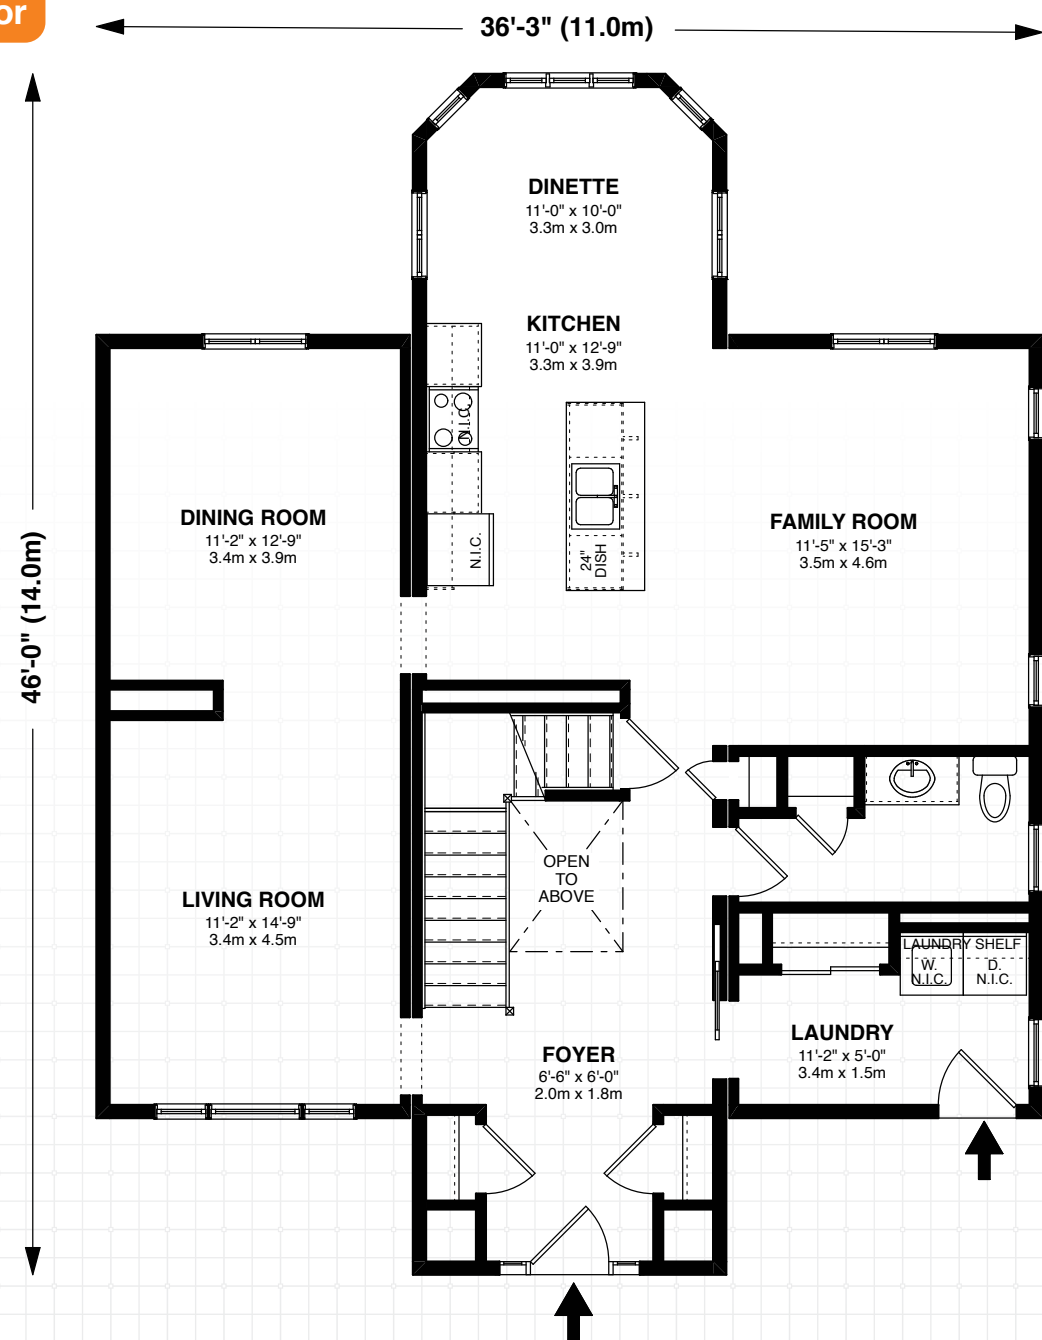

Scenic Views. Modern Living.

Spectacular! From the feature staircase to the charming dinette, the Monarch is a fabulous home. With the old world charm of an estate and all the modern conveniences, this four bedroom home is hard to walk away from. The formal dining and living room are set off to the left of the front hallway, inviting your guests to enjoy the peaceful elegance of your new home. The family room is open to the kitchen, inviting conversation and interaction. Upstairs, the primary suite is truly a place to relax and retreat. The soaker tub is tucked into the bay window and lets you enjoy the night sky. Three additional bedrooms are large and each has ample closet space. When you compliment the Monarch with the very best in flooring and cabinetry from the Royal Homes options, you will truly find delight in your new custom built home.

Customization

- Change window in the family room to a patio door
- Add shaker kitchen cabinet doors with a quartz countertop
- Add a fireplace in the family room

Highlights

- Windows on 3 sides of the dinette
- Feature staircase
- Large sitting area in primary suite

Features of Every Custom Home

- 100% customizable
- 10-year Tarion-backed warranty
- High-efficiency windows & doors

Main Floor