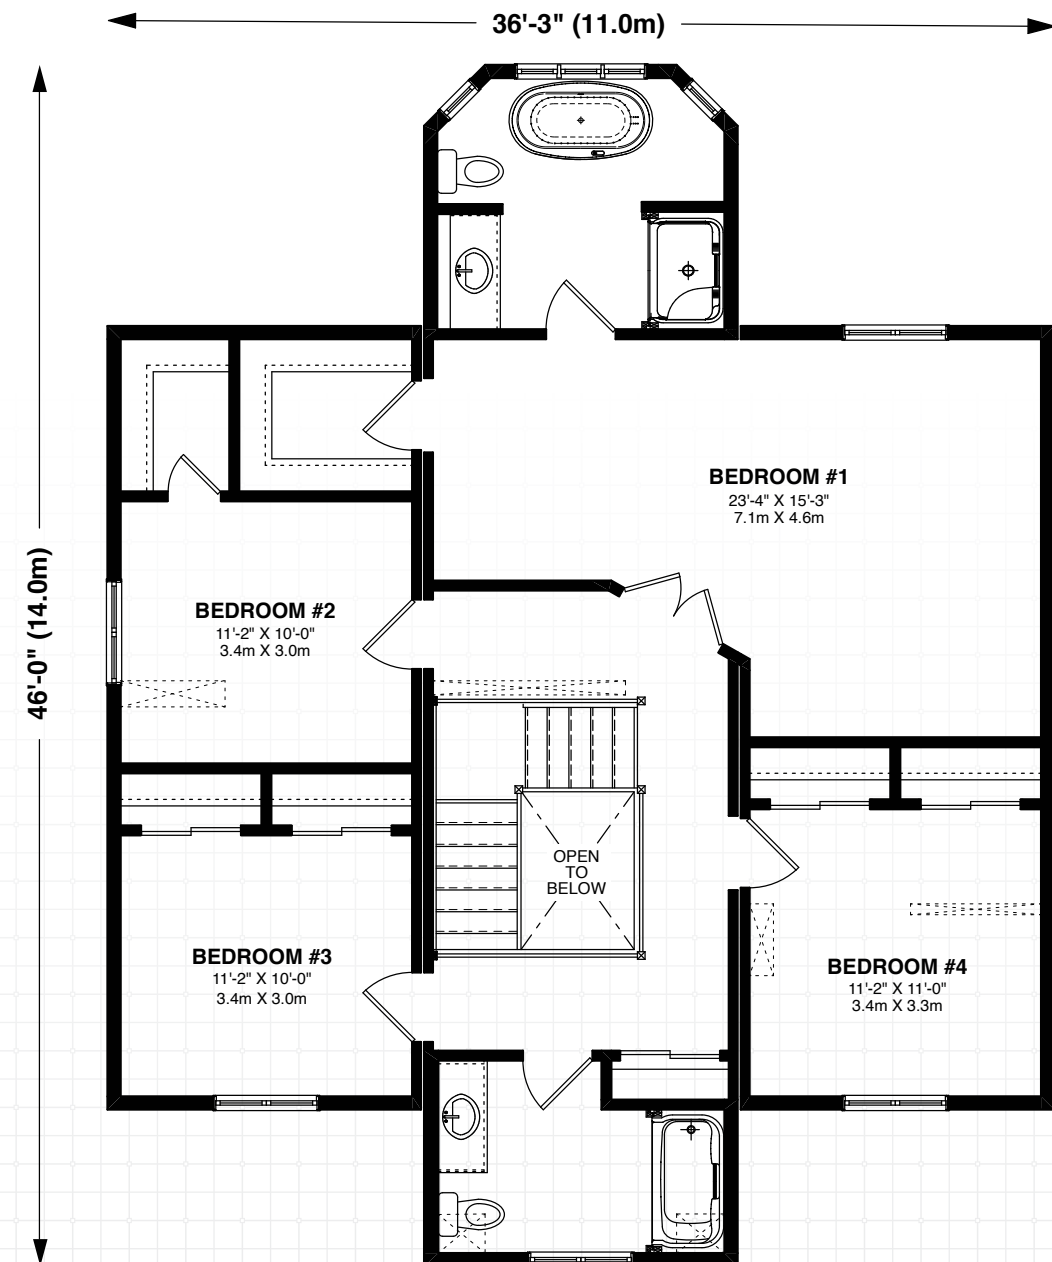

Upper Floor

At Royal Homes, we are committed to creating the home that works for you and your family. With the thousands of custom options available for personalizing every inch of living space, your dream home can be a reality with Royal Homes!